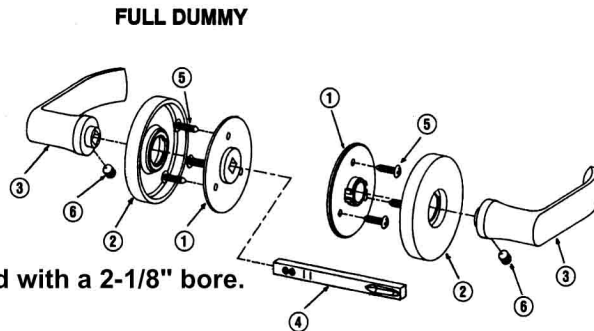

Exploded Views For Baldwin® Images™

Complete Set Includes:

1. 1 each Latch
2. 1 each Outside Adaptor
3. 1 each Inside Adaptor
4. 2 each Rosettes
5. 2 each knob/Lever
6. 1 each Latch Front
7. 2 each #8 Wood Screws
8. 2 each 8-32 x 1" Machine Screws
9. 2 each Pointed Set Screw
10. 1 each Solid Spindle
11. 1 each Full Lip Strike with 2 each #8 Wood Screws (shown at bottom of page)
12. 1 each Socket Wrench (not shown)

Complete Set Includes:

1. 1 each Latch
2. 1 each Outside Adaptor
3. 1 each Inside Adaptor
4. 2 each Rosettes
5. 2 each knob/Lever
6. 1 each Latch Front
7. 2 each #8 Wood Screws
8. 2 each 8-32 x 1" Machine Screws
9. 2 each Pointed Set Screw
10. 1 each Swivel Spindle
11. 1 each Privacy Button
12. 1 each Full Lip Strike with 2 each #8 Wood Screws (shown at bottom of page)

Complete Set Includes:

1. 2 each Dummy Back Plates
 2. 2 each Rosettes
 3. 2 each Knob/Lever
 4. 1 each Solid Spindle
 5. 6 each #6 x 5/8"
 6. 2 each 1/4-20 x 5/16" Pointed Set Screws
 7. 1 each Socket Wrench (not shown)
- NOTE: Not available for use on doors prepared with a 2-1/8" bore.

Complete Set Includes:

1. 1 each Single Dummy Back Plates
2. 1 each Rosettes
3. 1 each Knob/Lever
4. 3 each #6 x 5/8" Truss Head Screws
5. 1 each 1/4-20 x 5/16" Pointed Set Screws
6. 1 each Socket Wrench (not shown)