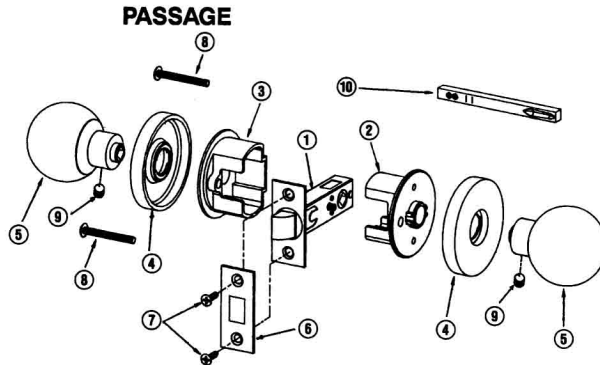

Exploded Views For Baldwin® Images™

Complete Set Includes:

1. 1 each Latch
2. 1 each Outside Adaptor
3. 1 each Inside Adaptor
4. 2 each Rosettes
5. 2 each knob/Lever
6. 1 each Latch Front
7. 2 each #8 Wood Screws
8. 2 each 8-32 x 1" Machine Screws
9. 2 each Pointed Set Screw
10. 1 each Solid Spindle
11. 1 each Full Lip Strike with 2 each #8 Wood Screws (shown at bottom of page)
12. 1 each Socket Wrench (not shown)

Complete Set Includes:

1. 1 each Latch
2. 1 each Outside Adaptor
3. 1 each Inside Adaptor
4. 2 each Rosettes
5. 2 each knob/Lever
6. 1 each Latch Front
7. 2 each #8 Wood Screws
8. 2 each 8-32 x 1" Machine Screws
9. 2 each Pointed Set Screw
10. 1 each Swivel Spindle
11. 1 each Privacy Button
12. 1 each Full Lip Strike with 2 each #8 Wood Screws (shown at bottom of page)

Complete Set Includes:

1. 2 each Dummy Back Plates
 2. 2 each Rosettes
 3. 2 each Knob/Lever
 4. 1 each Solid Spindle
 5. 6 each #6 x 5/8"
 6. 2 each 1/4-20 x 5/16" Pointed Set Screws
 7. 1 each Socket Wrench (not shown)
- NOTE: Not available for use on doors prepared with a 2-1/8" bore.

Complete Set Includes:

1. 1 each Single Dummy Back Plates
2. 1 each Rosettes
3. 1 each Knob/Lever
4. 3 each #6 x 5/8" Truss Head Screws
5. 1 each 1/4-20 x 5/16" Pointed Set Screws
6. 1 each Socket Wrench (not shown)