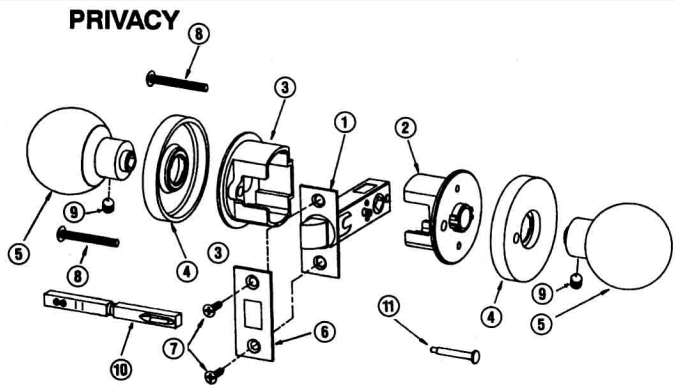

Exploded Views For Baldwin® Images™

Complete Set Includes:

1. 1 each Latch
2. 1 each Outside Adaptor
3. 1 each Inside Adaptor
4. 2 each Rosettes
5. 2 each knob/Lever
6. 1 each Latch Front
7. 2 each #8 Wood Screws
8. 2 each 8-32 x 1" Machine Screws
9. 2 each Pointed Set Screw
10. 1 each Solid Spindle
11. 1 each Full Lip Strike with 2 each #8 Wood Screws (shown at bottom of page)
12. 1 each Socket Wrench (not shown)

Complete Set Includes:

1. 1 each Latch
2. 1 each Outside Adaptor
3. 1 each Inside Adaptor
4. 2 each Rosettes
5. 2 each knob/Lever
6. 1 each Latch Front
7. 2 each #8 Wood Screws
8. 2 each 8-32 x 1" Machine Screws
9. 2 each Pointed Set Screw
10. 1 each Swivel Spindle
11. 1 each Privacy Button
12. 1 each Full Lip Strike with 2 each #8 Wood Screws (shown at bottom of page)

Complete Set Includes:

1. 2 each Dummy Back Plates
 2. 2 each Rosettes
 3. 2 each Knob/Lever
 4. 1 each Solid Spindle
 5. 6 each #6 x 5/8"
 6. 2 each 1/4-20 x 5/16" Pointed Set Screws
 7. 1 each Socket Wrench (not shown)
- NOTE: Not available for use on doors prepared with a 2-1/8" bore.

Complete Set Includes:

1. 1 each Single Dummy Back Plates
2. 1 each Rosettes
3. 1 each Knob/Lever
4. 3 each #6 x 5/8" Truss Head Screws
5. 1 each 1/4-20 x 5/16" Pointed Set Screws
6. 1 each Socket Wrench (not shown)